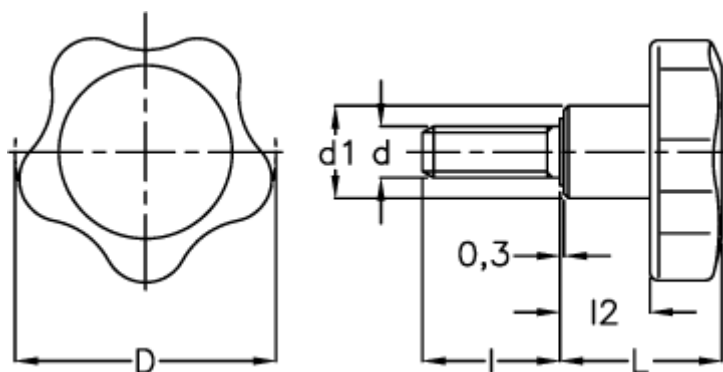

Data Sheet

Article number: 2302166157

Description: E+G Lobe knobs
VC.692/25 SST-p-M4x6

Measures

D	= 25
d1	= 12
d 6g	= M4
l	= 6
L	= 20
l2	= 10